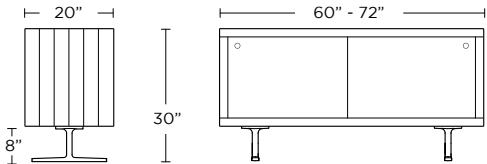

We've finished this piece with an interior shelf and red steel sliding doors and back panel. Custom colors & sizes available upon inquiry.

**Width:** 20"

**Length:** 60" to 72"

 in.

**Height:**

A nominal 30 inches. Can be customized using our spacers and leveling feet.