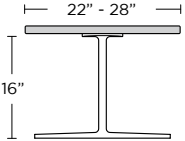

Name: .....

Address: .....

Designer: .....

Client/Project: .....

To finalize your order or discuss options further print the completed form to a pdf and send to:

info@fernandrobby.com