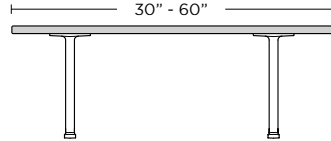

Name: .....

Address: .....

Designer: .....

Client/Project: .....

To finalize your order or discuss options further print the completed form to a pdf and send to:

info@fernandrobby.com