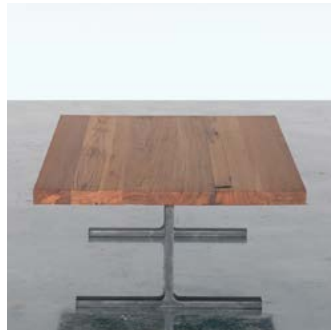

Name: .....

Address: .....

Designer: .....

Client/Project: .....

To finalize your order or discuss options further print the completed form to a pdf and send to:

info@fernandrobby.com