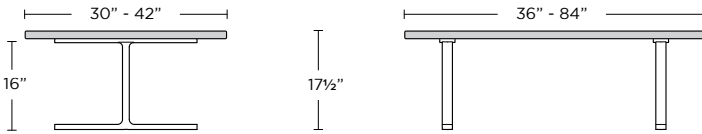

Name: .....

Address: .....

Designer: .....

Client/Project: .....

To finalize your order or discuss options further print the completed form to a pdf and send to:

info@fernandrobby.com